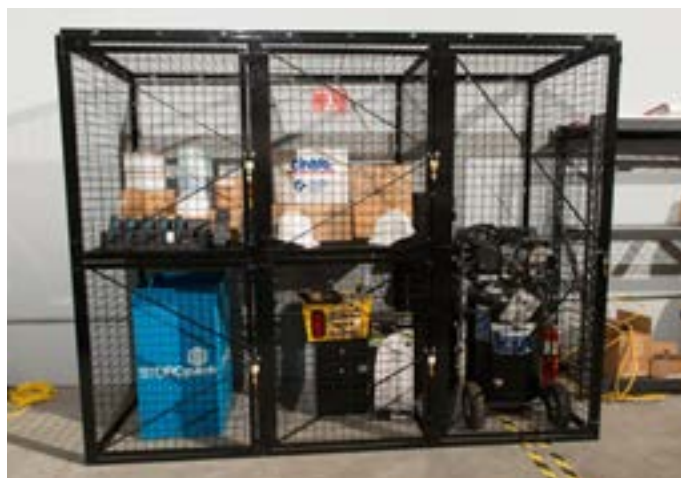

Provides flexible, onsite storage for tenants, employees, and military.

www.BeastWireMesh.com

711 South Commerce Drive, Seymour, IN 47274

Ph: (800) 841-0680 • Fax: (800) 428-5758

SPACEGUARD
PRODUCTS™